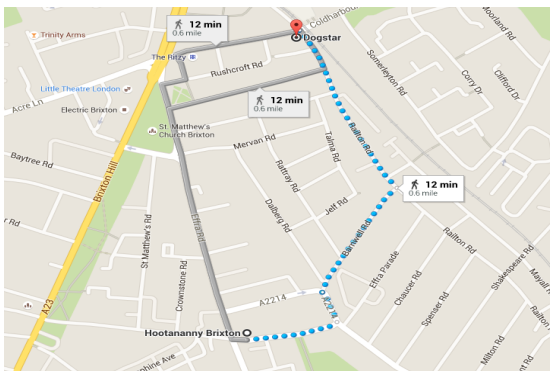

BRIXTON PUB CRAWL

BRIXTON | LONDON | UNITED KINGDOM

OBJECTIVES

- Explore Brixton
- Less blah blah, more glu glu

DON'T FORGET

- Cash
- ID

START

13.00 Brixton Underground Station

PUB CRAWL – STANDARD ROUTE

13.10 The Beehive

407-409 Brixton Road
London
SW9 7DG

14.00 The Craft Beer Co

11-13 Brixton Station Road
London
SW9 8PA

14:40 The Duke of Edinburgh

204 Ferndale Road
London
SW9 8AG

15:20 The Trinity Arms

45 Trinity Gardens
Brixton, London
SW9 8DR

16:00 The Prince of Wales

467- 469 Brixton Road
Brixton
SW9 8HH

16.40 The Prince Albert

418 Coldharbour Ln
London
SW9 8LF

17.20 The Effra Hall Tavern Hall

95 Effra Road
Brixton
SW2 1DF

TBC

Optional, Double bill of music

Dogstar

389 Coldharbour Lane
Brixton
SW9 8LQ

BRIXTON PUB CRAWL