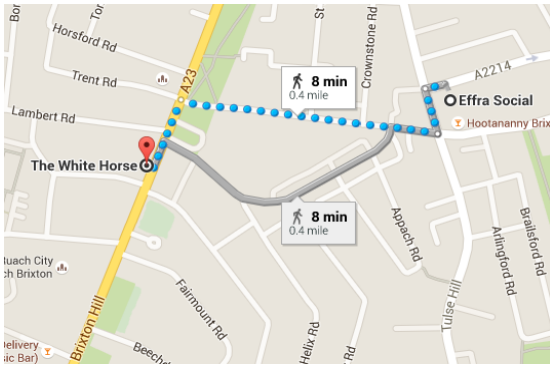

18.40

The White Horse