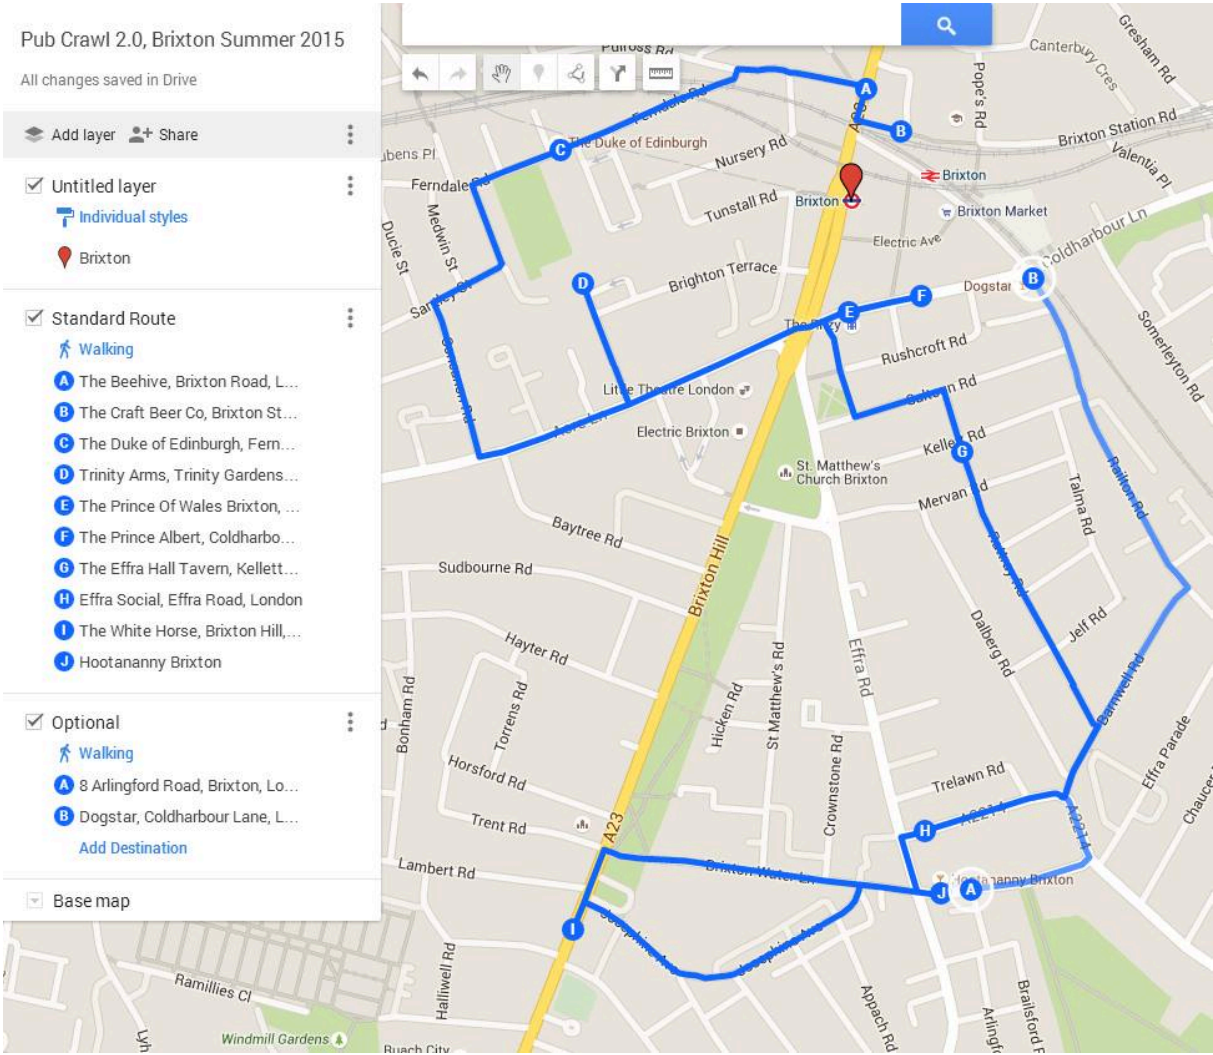

BRIXTON PUB CRAWL

BRIXTON | LONDON | UNITED KINGDOM

OBJECTIVES

- Explore Brixton
- Less blah blah, more glu glu

DON'T FORGET

- Cash
- ID

START

13.00 Brixton Underground Station

PUB CRAWL – STANDARD ROUTE

13.10 The Beehive

407-409 Brixton Road
London
SW9 7DG

14.00 The Craft Beer Co

11-13 Brixton Station Road
London
SW9 8PA

14:40 The Duke of Edinburgh

204 Ferndale Road
London
SW9 8AG

15:20 The Trinity Arms

45 Trinity Gardens
Brixton, London
SW9 8DR

16:00 The Prince of Wales

467- 469 Brixton Road
Brixton
SW9 8HH

16.40 The Prince Albert

418 Coldharbour Ln
London
SW9 8LF

17.20 The Effra Hall Tavern Hall

95 Effra Road
Brixton
SW2 1DF

TBC

Optional, Double bill of music

Dogstar

389 Coldharbour Lane
Brixton
SW9 8LQ

BRIXTON PUB CRAWL