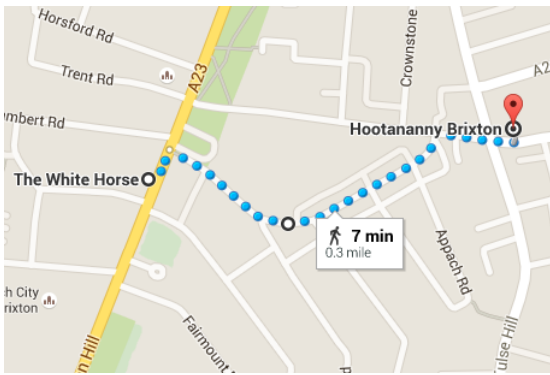

PUB CRAWL – STANDARD ROUTE

13.10 The Beehive

407-409 Brixton Road
London
SW9 7DG

14.00 The Craft Beer Co

11-13 Brixton Station Road
London
SW9 8PA

14:40 The Duke of Edinburgh

204 Ferndale Road
London
SW9 8AG

15:20 The Trinity Arms

45 Trinity Gardens
Brixton, London
SW9 8DR

16:00 The Prince of Wales

467- 469 Brixton Road
Brixton
SW9 8HH

16.40 The Prince Albert

418 Coldharbour Ln
London
SW9 8LF

17.20 The Effra Hall Tavern Hall

38 Kellett Road
London
SW2 1EB

18.00 The Effra Social

89 Effra Road
London
SW2 1DF

18.40

The White Horse

94 Brixton Hill
London
SW2 1QN

19.20

The Hootananny

95 Effra Road
Brixton
SW2 1DF

TBC

Optional, Double bill of music

Dogstar

389 Coldharbour Lane
Brixton
SW9 8LQ

BRIXTON PUB CRAWL