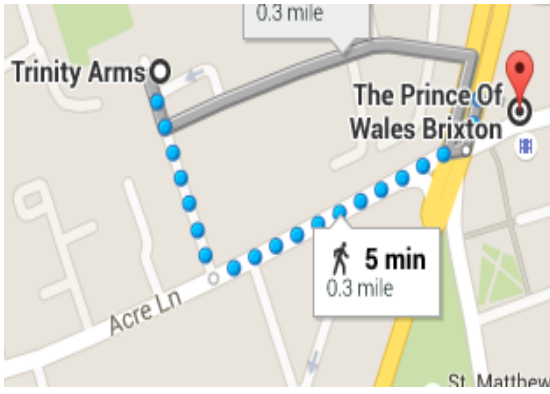

BRIXTON PUB CRAWL

BRIXTON | LONDON | UNITED KINGDOM

OBJECTIVES

- Explore Brixton
- Less blah blah, more glu glu

DON'T FORGET

- Cash
- ID

START

13.00 Brixton Underground Station

PUB CRAWL – STANDARD ROUTE

13.10 The Beehive

407-409 Brixton Road
London
SW9 7DG

14.00 The Craft Beer Co

11-13 Brixton Station Road
London
SW9 8PA

14:40 The Duke of Edinburgh

204 Ferndale Road
London
SW9 8AG

15:20 The Trinity Arms

45 Trinity Gardens
Brixton, London
SW9 8DR

16:00 The Prince of Wales

467- 469 Brixton Road
Brixton
SW9 8HH

16.40 The Prince Albert

418 Coldharbour Ln
London
SW9 8LF

17.20 The Effra Hall Tavern Hall

38 Kellett Road
London
SW2 1EB

18.00 The Effra Social

89 Effra Road
London
SW2 1DF

18.40

The White Horse

94 Brixton Hill
London
SW2 1QN

19.20

The Hootananny