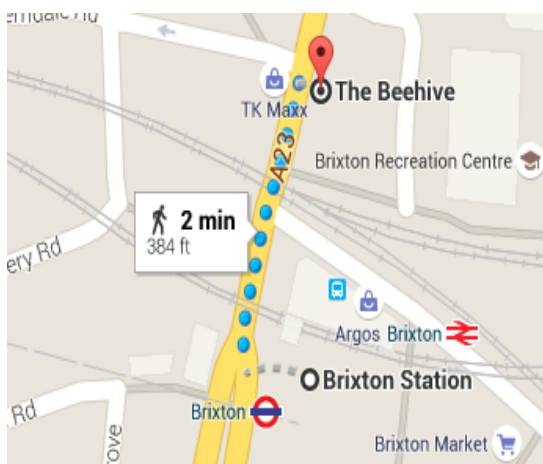

BRIXTON PUB CRAWL

BRIXTON | LONDON | UNITED KINGDOM

OBJECTIVES

- Explore Brixton
- Less blah blah, more glu glu

DON'T FORGET

- Cash
- ID

START

13.00 Brixton Underground Station

PUB CRAWL – STANDARD ROUTE

13.10 The Beehive

407-409 Brixton Road
London
SW9 7DG

14.00 The Craft Beer Co

11-13 Brixton Station Road
London
SW9 8PA

14:40 The Duke of Edinburgh

204 Ferndale Road
London
SW9 8AG

15:20 The Trinity Arms

45 Trinity Gardens
Brixton, London
SW9 8DR

16:00 The Prince of Wales

467- 469 Brixton Road
Brixton
SW9 8HH

16.40 The Prince Albert

418 Coldharbour Ln
London
SW9 8LF

17.20 The Effra Hall Tavern Hall

38 Kellett Road
London
SW2 1EB

18.00 The Effra Social

89 Effra Road
London
SW2 1DF

18.40

The White Horse

94 Brixton Hill
London
SW2 1QN

19.20

The Hootananny