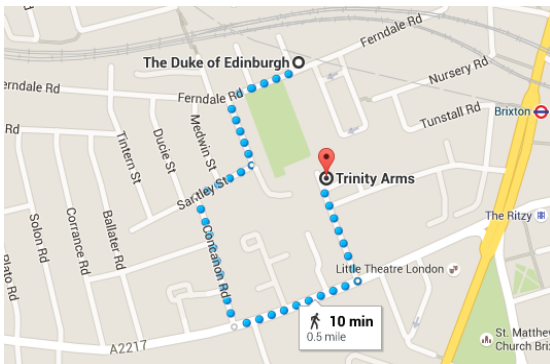

BRIXTON PUB CRAWL

BRIXTON | LONDON | UNITED KINGDOM

OBJECTIVES

- Explore Brixton
- Less blah blah, more glu glu

DON'T FORGET

- Cash
- ID

START

13.00 Brixton Underground Station

PUB CRAWL – STANDARD ROUTE

13.10 The Beehive

407-409 Brixton Road
London
SW9 7DG

14.00 The Craft Beer Co

11-13 Brixton Station Road
London
SW9 8PA

14:40 The Duke of Edinburgh

204 Ferndale Road
London
SW9 8AG

15:20 The Trinity Arms

45 Trinity Gardens
Brixton, London
SW9 8DR

16:00 The Prince of Wales

467- 469 Brixton Road
Brixton
SW9 8HH

16.40 The Prince Albert

418 Coldharbour Ln
London
SW9 8LF

17.20 The Effra Hall Tavern Hall

95 Effra Road
Brixton
SW2 1DF

TBC

Optional, Double bill of music

Dogstar

389 Coldharbour Lane
Brixton
SW9 8LQ

BRIXTON PUB CRAWL