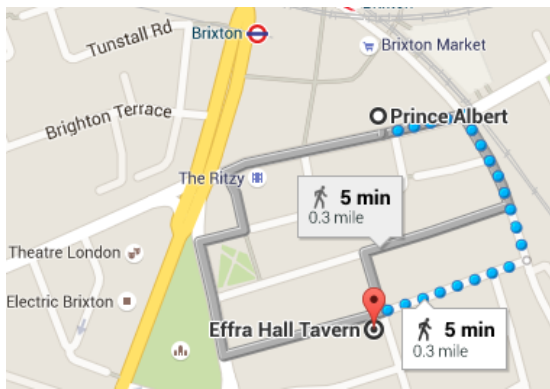

PUB CRAWL – STANDARD ROUTE

13.10 The Beehive

407-409 Brixton Road
London
SW9 7DG

14.00 The Craft Beer Co

11-13 Brixton Station Road
London
SW9 8PA

14:40 The Duke of Edinburgh

204 Ferndale Road
London
SW9 8AG

15:20 The Trinity Arms

45 Trinity Gardens
Brixton, London
SW9 8DR

16:00 The Prince of Wales

467- 469 Brixton Road
Brixton
SW9 8HH

16.40 The Prince Albert

418 Coldharbour Ln
London
SW9 8LF

17.20 The Effra Hall Tavern Hall

38 Kellett Road
London
SW2 1EB

18.00 The Effra Social

89 Effra Road
London
SW2 1DF

18.40

The White Horse

94 Brixton Hill
London
SW2 1QN

19.20

The Hootananny

95 Effra Road
Brixton
SW2 1DF

TBC

Optional, Double bill of music

Dogstar

389 Coldharbour Lane
Brixton
SW9 8LQ

BRIXTON PUB CRAWL