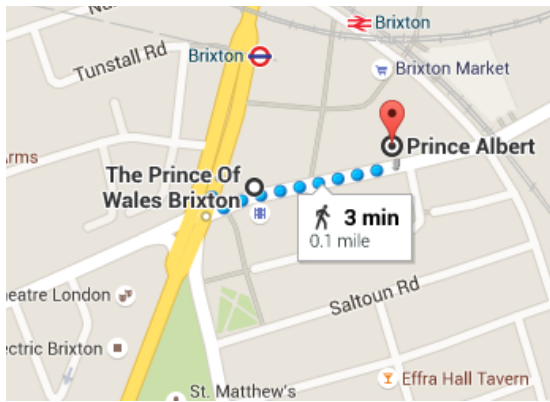

BRIXTON PUB CRAWL

BRIXTON | LONDON | UNITED KINGDOM

OBJECTIVES

- Explore Brixton
- Less blah blah, more glu glu

DON'T FORGET

- Cash
- ID

START

13.00 Brixton Underground Station

PUB CRAWL – STANDARD ROUTE

13.10 The Beehive

407-409 Brixton Road
London
SW9 7DG

14.00 The Craft Beer Co

11-13 Brixton Station Road
London
SW9 8PA

14:40 The Duke of Edinburgh

204 Ferndale Road
London
SW9 8AG

15:20 The Trinity Arms

45 Trinity Gardens
Brixton, London
SW9 8DR

16:00 The Prince of Wales

467- 469 Brixton Road
Brixton
SW9 8HH

16.40 The Prince Albert

418 Coldharbour Ln
London
SW9 8LF

17.20 The Effra Hall Tavern Hall

95 Effra Road
Brixton
SW2 1DF

TBC

Optional, Double bill of music

Dogstar

389 Coldharbour Lane
Brixton
SW9 8LQ

BRIXTON PUB CRAWL