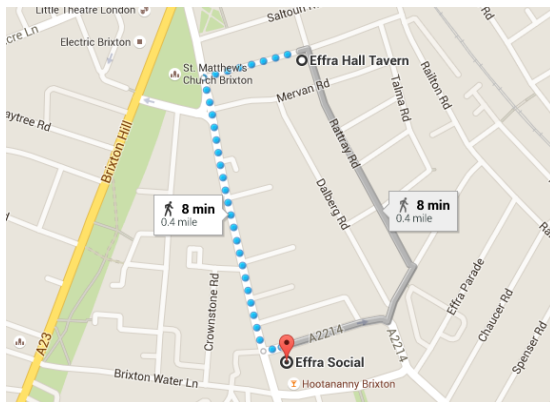

18.00 The Effra Social