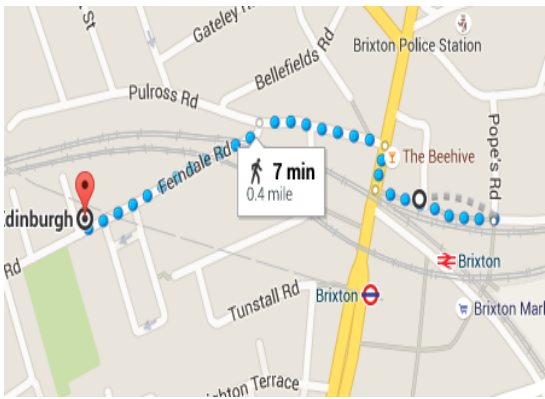

BRIXTON PUB CRAWL

BRIXTON | LONDON | UNITED KINGDOM

OBJECTIVES

- Explore Brixton
- Less blah blah, more glu glu

DON'T FORGET

- Cash
- ID

START

13.00 Brixton Underground Station

PUB CRAWL – STANDARD ROUTE

13.10 The Beehive

407-409 Brixton Road
London
SW9 7DG

14.00 The Craft Beer Co

11-13 Brixton Station Road
London
SW9 8PA

14:40 The Duke of Edinburgh

204 Ferndale Road
London
SW9 8AG

15:20 The Trinity Arms

45 Trinity Gardens
Brixton, London
SW9 8DR

16:00 The Prince of Wales

467- 469 Brixton Road
Brixton
SW9 8HH

16.40 The Prince Albert

418 Coldharbour Ln
London
SW9 8LF

17.20 The Effra Hall Tavern Hall